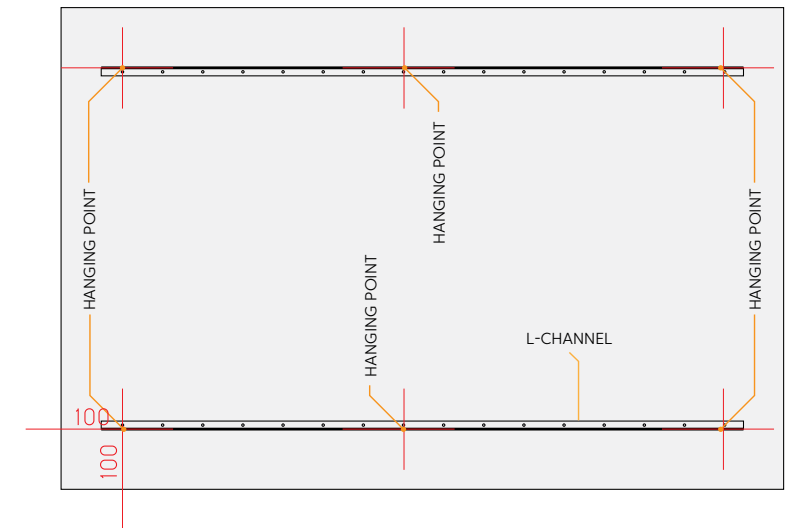

Mounting Methods