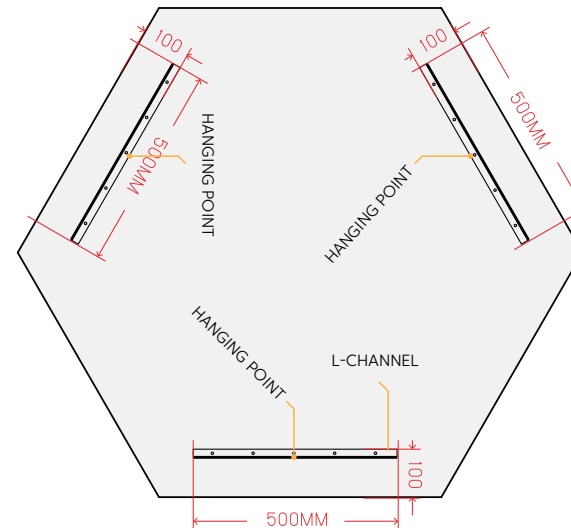

Mounting Methods