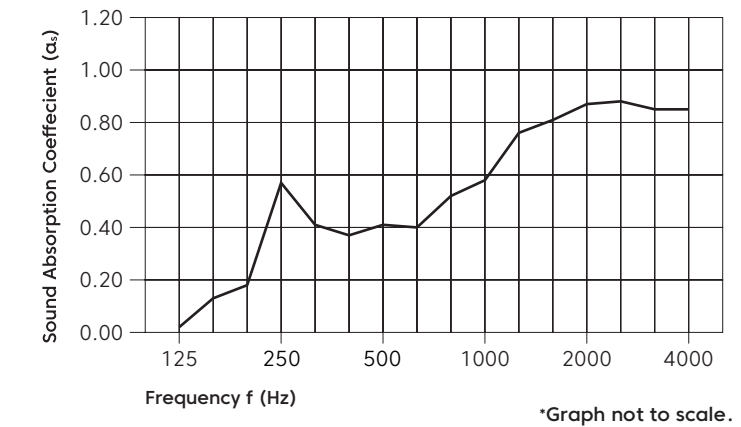

Product Detail

Application	Ceiling
Composition	100% polyester
Material	FilaSorb™
Recycled content	60% min
Dimensions	Circle – 1200 x 1200mm Hexagon – 1200 x 1385mm Rectangle – 1200 x 1400mm
Thickness	24 mm +/- 10%
Qty per carton	Circle – 2 Rectangle – 1 Hexagon – 2

QuickShip

QuickShip Standard (Made to Order)

Our standard made to order products have an approx. **2-3 week** lead time from payment and order confirmation.

Technical Data

Fire rating	AS/ISO 9705.1, Group 1 ASTM E84-17a, Class A EN 13501-1: 2019, B-s1, d0
Indoor air quality	SCS-EC10.3-2014 v4.0 meeting standard CDPH/EHLB Standard Method v.1.2-2017, $\leq 0.5\text{mg}/\text{m}^3$
Color fastness	ISO 105-B02, 6-7

Sustainability

Made from 60% min. recycled content

Red List Free Declare Label (3rd Party Verified)

Generated using 40% solar energy

Recyclable at end-of-life

Total VOC's less than $0.5\text{mg}/\text{m}^3$ (3rd Party Verified)

Phenol & formaldehyde free

Acoustic Performance

Test method	ISO 354-2006
Results	NRC 0.60 (no air gap)

Frequency (Hz)	125	250	500	1000	2000	4000	NRC
24mm αs no air gap	0.02	0.57	0.41	0.58	0.87	0.85	0.60

Guarantees

Warranty against defects 20 years*
Color fastness warranty 20 years*

*conditions apply