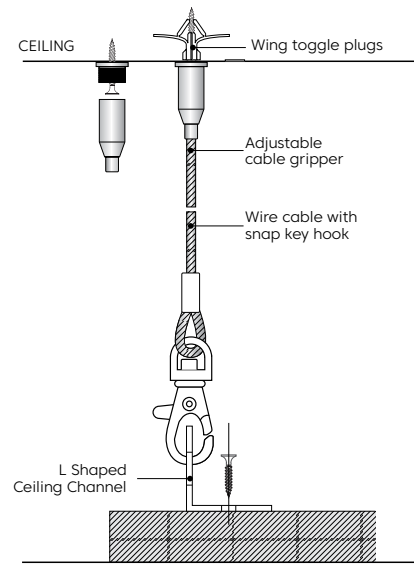

# Designs

---

**Circle**  
Dimensions  
1200 x 1200mm

**Hexagon**  
Dimensions  
1200 x 1385mm

**Rectangle**  
Dimensions  
1200 x 1400mm

# Mounting Methods

Cable gripper

Adjustable cable gripper with hook