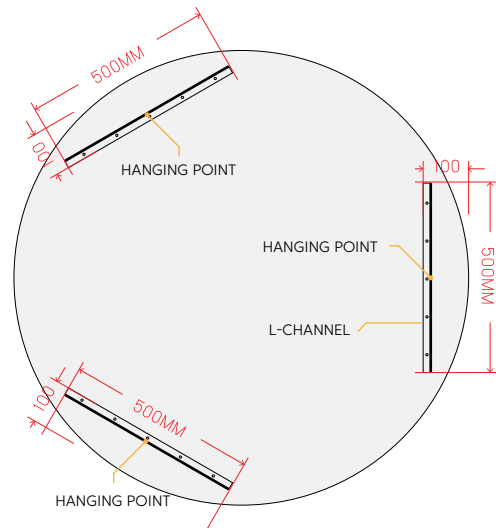

# Designs

---

**Circle**  
Dimensions  
1200 x 1200mm

**Hexagon**  
Dimensions  
1200 x 1385mm

**Rectangle**  
Dimensions  
1200 x 1400mm

# Mounting Methods

Cable gripper

Adjustable cable gripper with hook